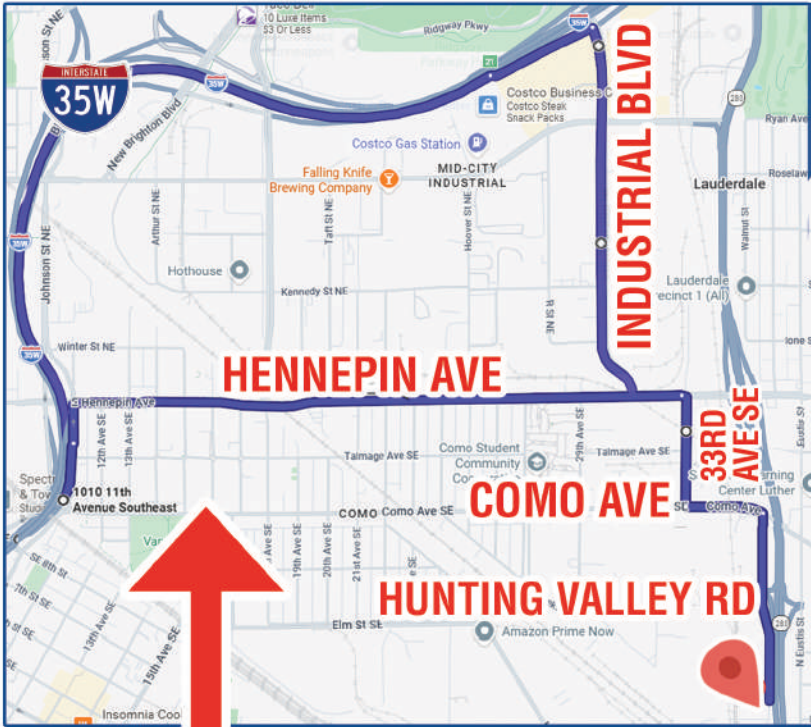

## FROM THE NORTH, SOUTH, EAST, OR ST PAUL

- Exit Snelling Ave
- Turn West on Larpenteur Ave W
- Turn South on Eustis St
- Turn West on Como
- Turn South on Hunting Valley Rd

## FROM THE WEST OR MINNEAPOLIS

### OPTION 1: INDUSTRIAL (LESS LIGHTS)

- 35W to Industrial Blvd (go south)
- Turn East on Hennepin
- Turn South on 33rd Ave SE
- Turn East on Como Ave
- Turn South on Hunting Valley Rd

### OPTION 2: HENNEPIN (MORE DIRECT)

- 35W to E Hennepin Ave (head east)
- Turn South on 33rd Ave SE
- Turn East on Como Ave
- Turn South on Hunting Valley Rd

**(651) 256-0580**  
Scan QR Code for more information