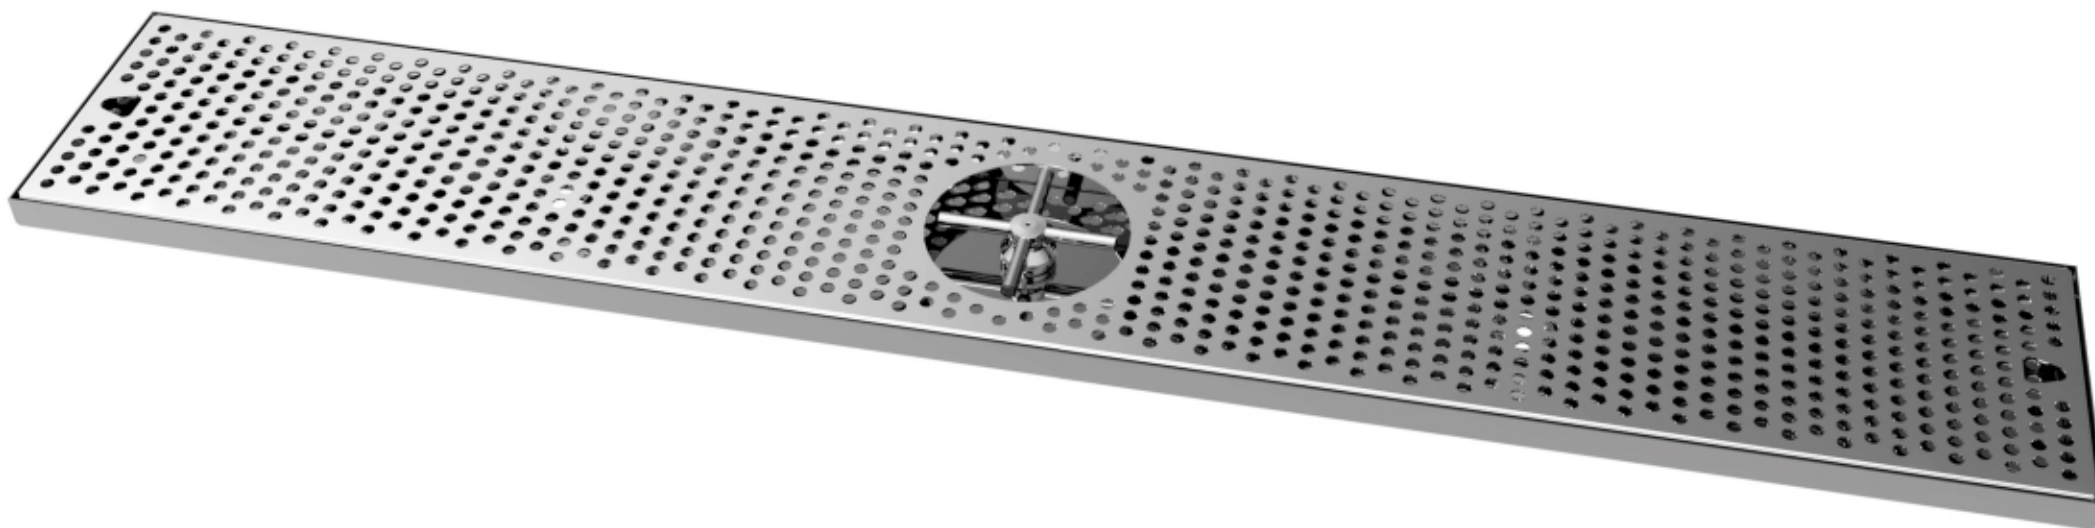

# DTU45SSR

# Stainless Steel Driptray 45"

Part Number	Dimensions	Driptray
DTU45SSR	45" x 7 1/4" x 7/8"	304 Stainless Steel driptray

# Stainless Steel Driptray 45"