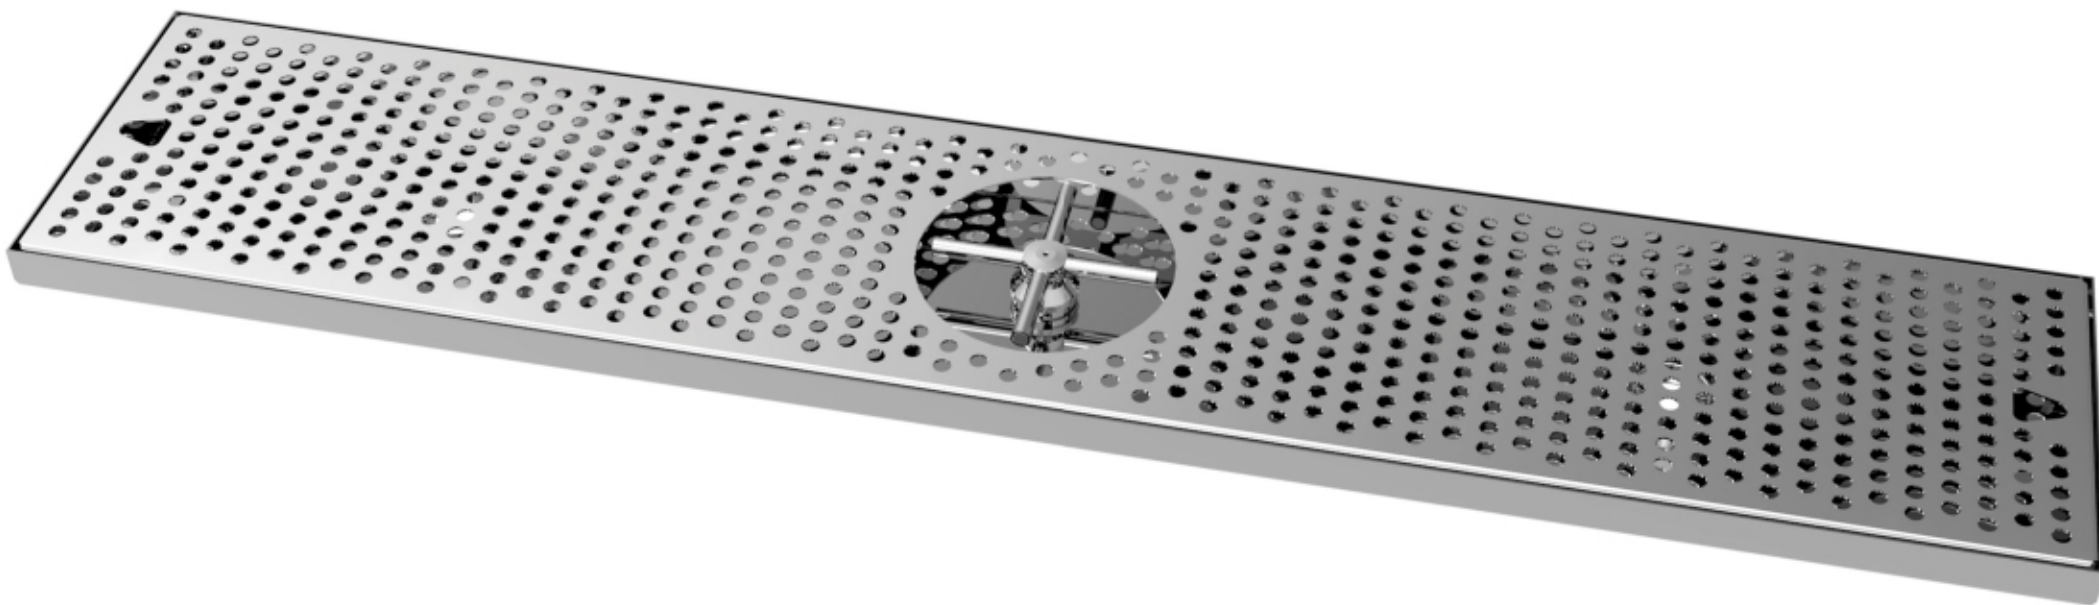

DTU36SSR

Stainless Steel Driptray 36"

Part Number	Dimensions	Driptray
DTU36SSR	36" x 7 1/4" x 7/8"	304 Stainless Steel driptray

DTU36SSR

Stainless Steel Driptray 36"