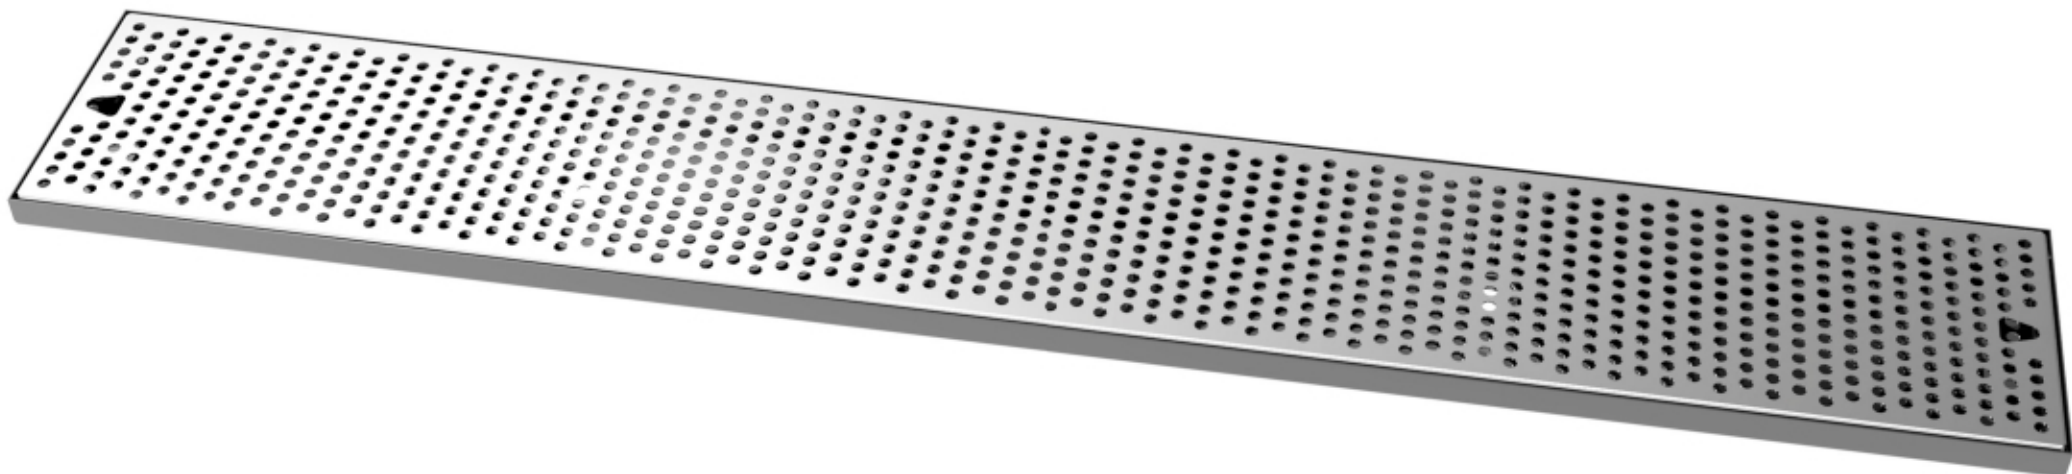

DTU48SS

Stainless Steel Driptray 48"

Part Number	Dimensions	Driptray
DTU48SS	48" x 7 1/4" x 7/8"	304 Stainless Steel driptray

DTU48SSR

Stainless Steel Driptray 48"