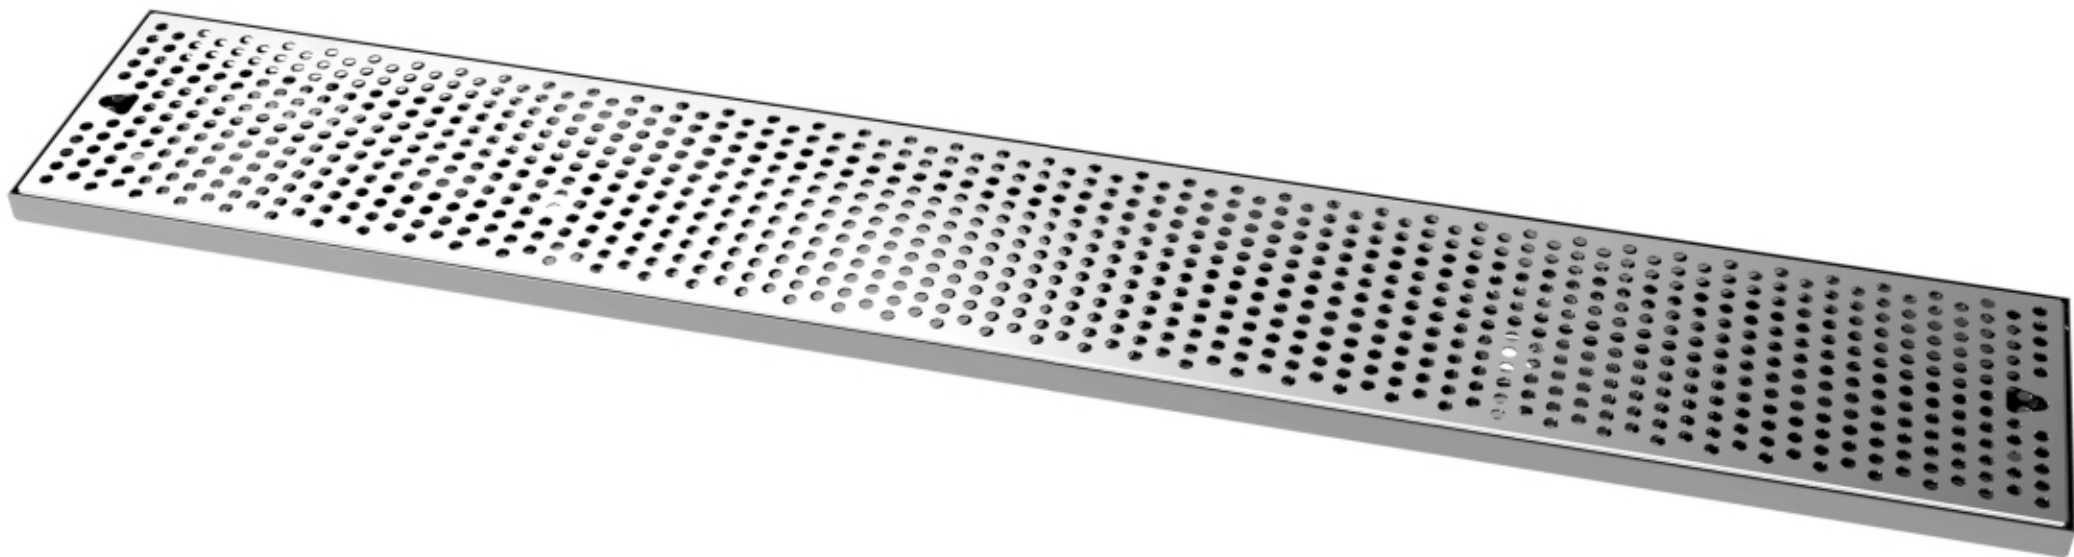

DTU45SS

Stainless Steel Driptray 45"

Part Number	Dimensions	Driptray
DTU45SS	45" x 7 1/4" x 7/8"	304 Stainless Steel driptray

DTU45SS

Stainless Steel Driptray 45"